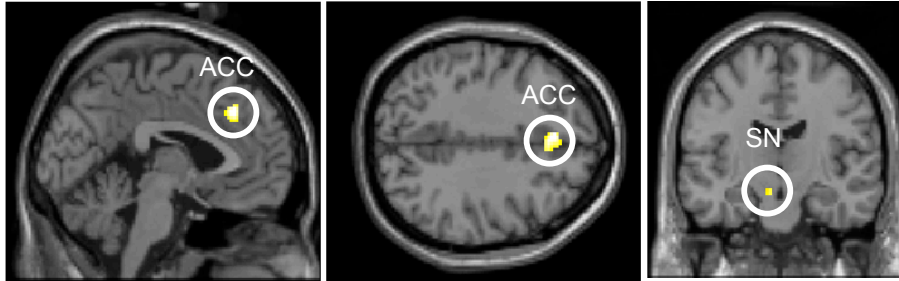

Supplementary Figure 2 Activity at choice in complete-feedback choose (CC) condition when subjects chose minimizing future regret vs. maximization of expected values.

Location	Side	Coordinates	Z-score
Medial prefrontal / paracingulate cortex (ACC)	-	-2,32,28	3.95
Substantia nigra (SN)	L	-6,-16,-16	3.37